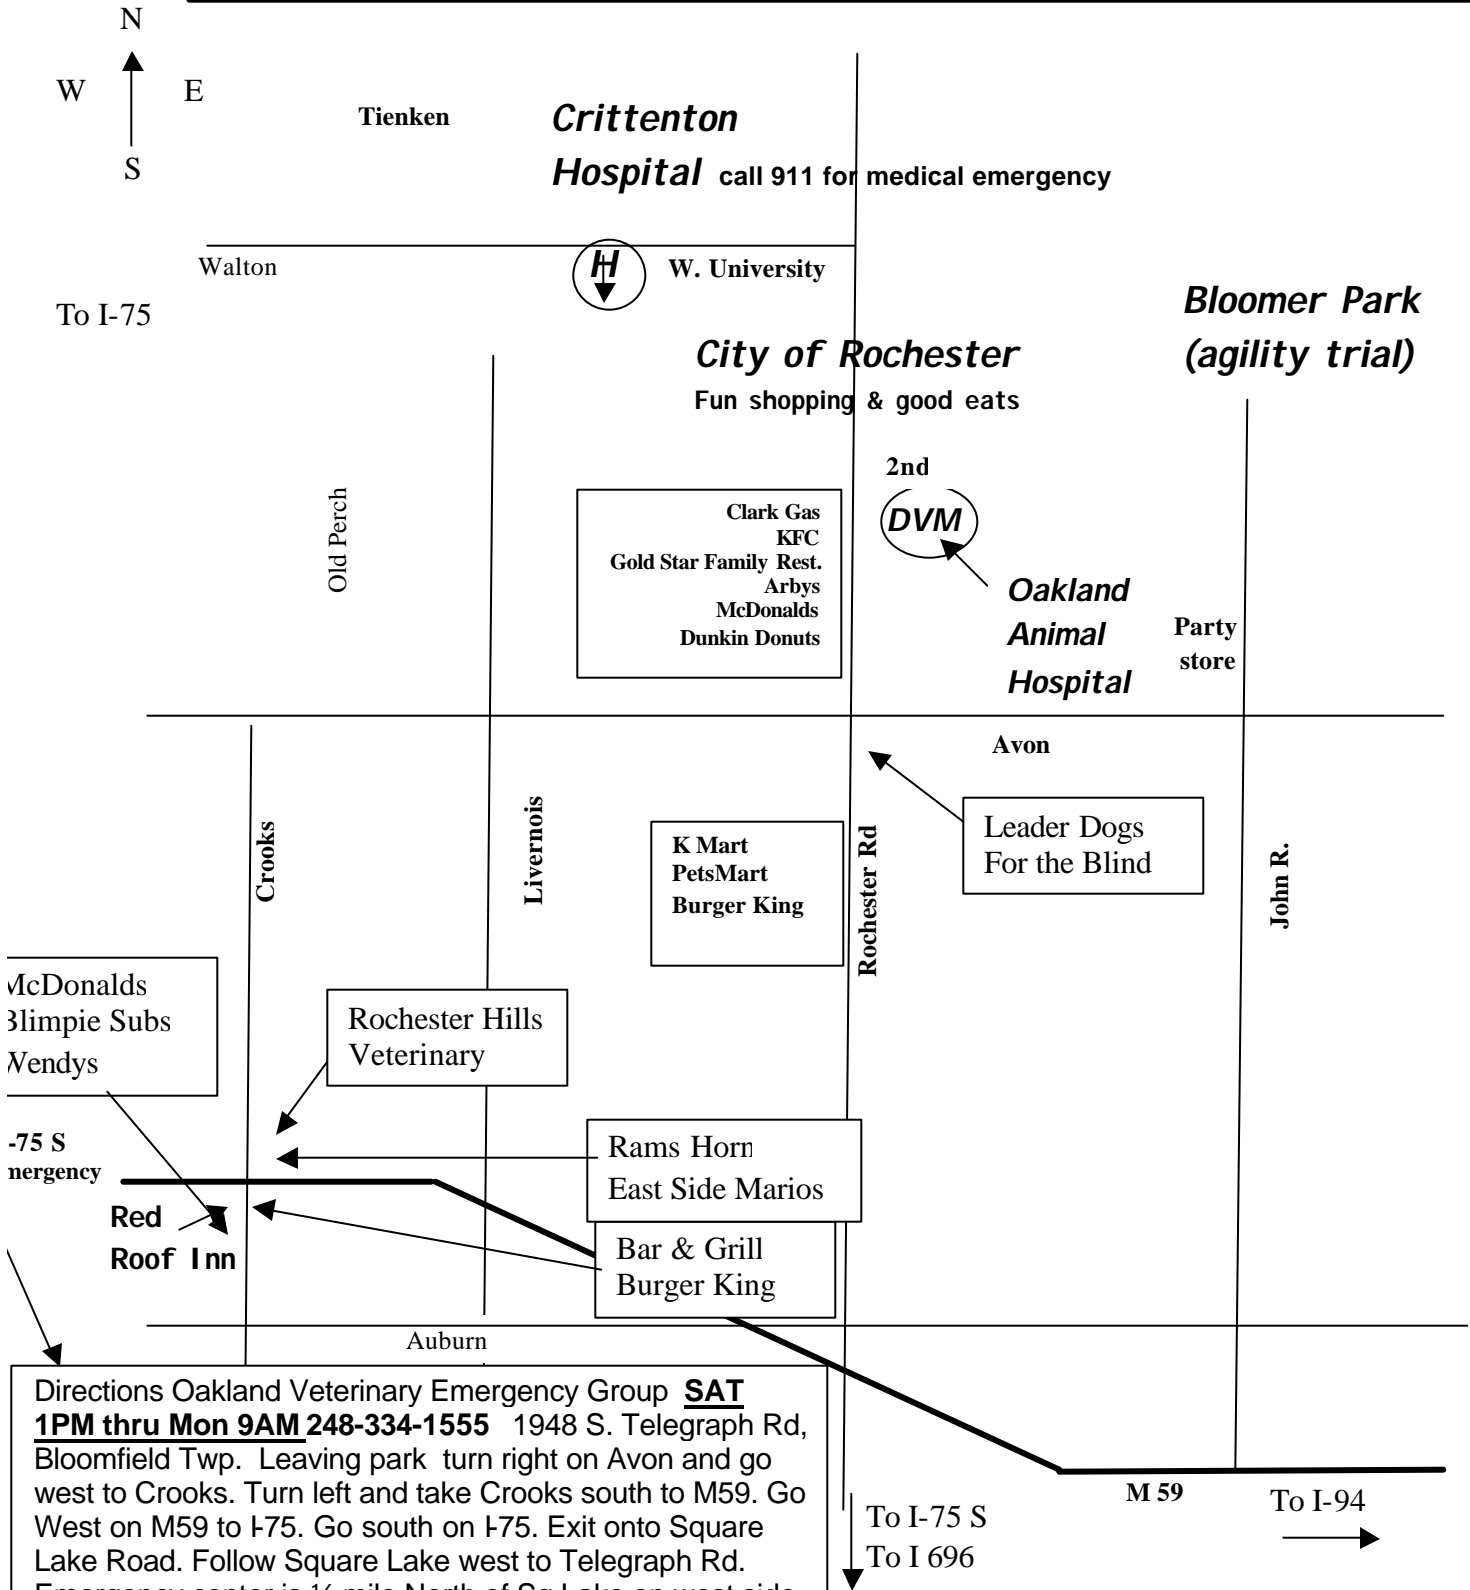

Other *Extremely Important* Information

There will be no food at this site, but workers will receive a free lunch. Also, there are *many* fast food places and restaurants on Rochester Road. The map below has some excellent information and locations. (Thanks Roz Granitz for providing the great map! 😊)

Directions Oakland Veterinary Emergency Group **SAT 1PM thru Mon 9AM 248-334-1555** 1948 S. Telegraph Rd, Bloomfield Twp. Leaving park turn right on Avon and go west to Crooks. Turn left and take Crooks south to M59. Go West on M59 to I-75. Go south on I-75. Exit onto Square Lake Road. Follow Square Lake west to Telegraph Rd. Emergency center is ¼ mile North of Sq Lake on west side of Telegraph (do a U) in the Bloomfield Market Place Plaza. Approx 13 miles from Avon/Rochester Rds.

To I-75 S
To I 696

M 59

To I-94